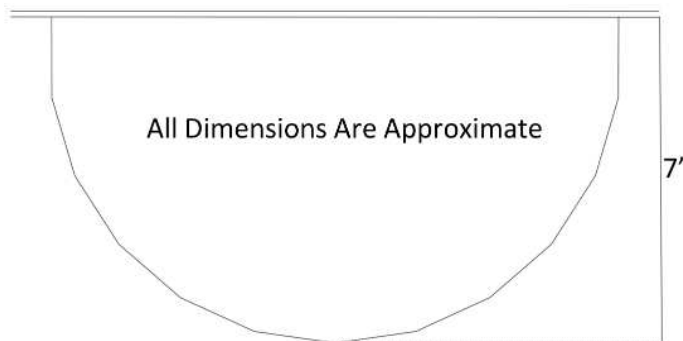

Available Drains:

- **D004** Grid Strainer
- **D005** Lift and Turn
- **D006** Pop-up w/ lift rod
- **D101-** Decorative Drains
- **D604**

DIMENSIONS WILL VARY. DO NOT use this sheet as a guide for countertop cuts.