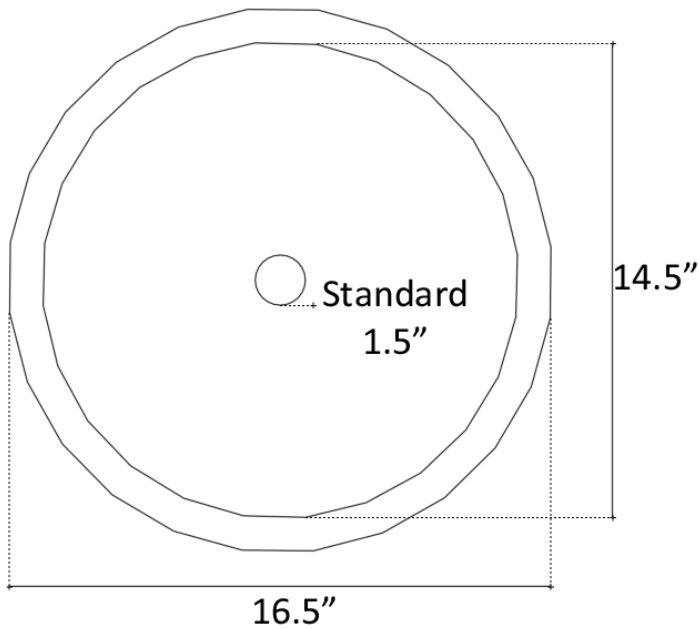

**Description:**

- Copper
- Drop-In or Undermount
- Use standard 1.5" drain
- Clean with mild soap  
No abrasive chemicals

**Available Finishes:**

- DB** Dark Bronze
- WC** Weathered Copper
- PN** Polished Nickel
- SN** Satin Nickel
- PW** Pewter

**Available Drains:**

- D004** Grid Strainer
- D005** Lift and Turn
- D006** Pop-up w/ lift rod
- D101-** Decorative Drains
- D604**

**DIMENSIONS WILL VARY. DO NOT** use this sheet as a guide for countertop cuts.